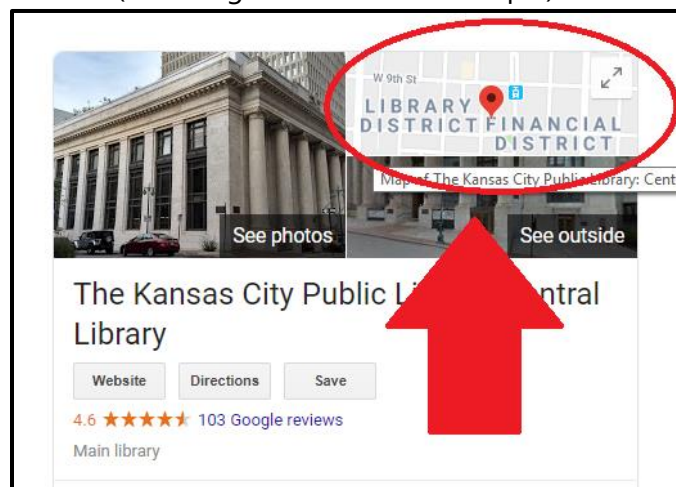

- Now use the back button again to go back to the previous page of search results.
- You can find a lot of information about The Kansas City Public Library on the search results page such as the address, hours open, ratings and more. One helpful feature of this Google search is that you can get directions on how to get to the library.
- Click on the Google Maps tab or the Google Maps icon under the library info on the right-hand side of the search results. (See image below for an example)